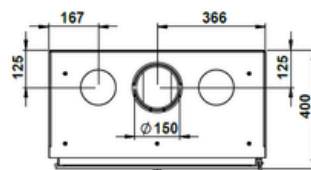

Technical specifications

Efficiency	76.4
Maximum power (kW)	9.2
Power min (kW)	3
Weight (kg)	103
Load (kg/hour)	2
Energy label	A
Flue gas outlet diameter	150mm
Outside air connection	Optional
Decorative trims	Optional classic or modern

Dimensional drawing