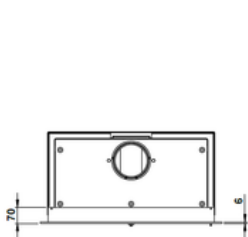

Technical specifications

Efficiency	76.4
Maximum power (kW)	9.2
Power min (kW)	3
Weight (kg)	103
Load (kg/hour)	2
Energy label	A
Flue gas outlet diameter	150mm
Outside air connection	Optional
Decorative trims	Optional classic or modern

Dimensional drawing