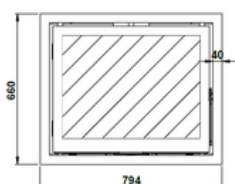

Technische Daten

Effizienz	76,4
Maximale Leistung (kW)	9.2
Min. Leistung (kW)	3
Gewicht (kg)	103
Belastung (kg/Stunde)	2
Energielabel	A
Durchmesser des Rauchgasauslasses	150 mm
Außenluftanschluss	Optional
Dekorative Verzierungen	Wahlweise klassisch oder modern

Maßzeichnung