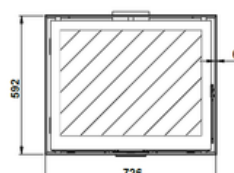

Technische Daten

Effizienz	76,4
Maximale Leistung (kW)	9.2
Min. Leistung (kW)	3
Gewicht (kg)	103
Belastung (kg/Stunde)	2
Energielabel	A
Durchmesser des Rauchgasauslasses	150 mm
Außenluftanschluss	Optional
Dekorative Verzierungen	Wahlweise klassisch oder modern

Maßzeichnung