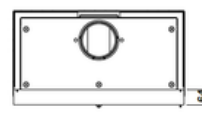

Technische Daten

Effizienz	76,4
Maximale Leistung (kW)	9.2
Min. Leistung (kW)	3
Gewicht (kg)	103
Belastung (kg/Stunde)	2
Energielabel	A
Durchmesser des Rauchgasauslasses	150 mm
Außenluftanschluss	Optional
Dekorative Verzierungen	Wahlweise klassisch oder modern

Maßzeichnung