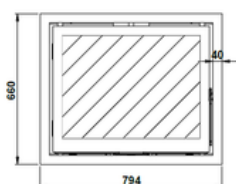

Technical specifications

Efficiency	76.4
Maximum power (kW)	9.2
Power min (kW)	3
Weight (kg)	103
Load (kg/hour)	2
Energy label	A
Flue gas outlet diameter	150mm
Outside air connection	Optional
Decorative trims	Optional classic or modern

Dimensional drawing