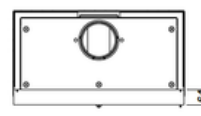

Technical specifications

Efficiency	76.4
Maximum power (kW)	9.2
Power min (kW)	3
Weight (kg)	103
Load (kg/hour)	2
Energy label	A
Flue gas outlet diameter	150mm
Outside air connection	Optional
Decorative trims	Optional classic or modern

Dimensional drawing