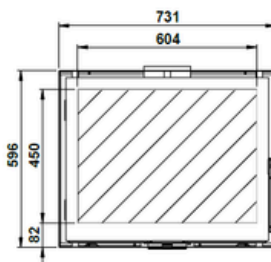

Technical specifications

Efficiency	76.4
Maximum power (kW)	9.2
Power min (kW)	3
Weight (kg)	103
Load (kg/hour)	2
Energy label	A
Flue gas outlet diameter	150mm
Outside air connection	Optional
Decorative trims	Optional classic or modern

Dimensional drawing