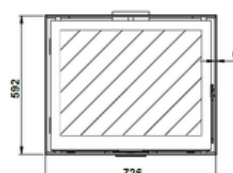

Technical specifications

Efficiency	76.4
Maximum power (kW)	9.2
Power min (kW)	3
Weight (kg)	103
Load (kg/hour)	2
Energy label	A
Flue gas outlet diameter	150mm
Outside air connection	Optional
Decorative trims	Optional classic or modern

Dimensional drawing